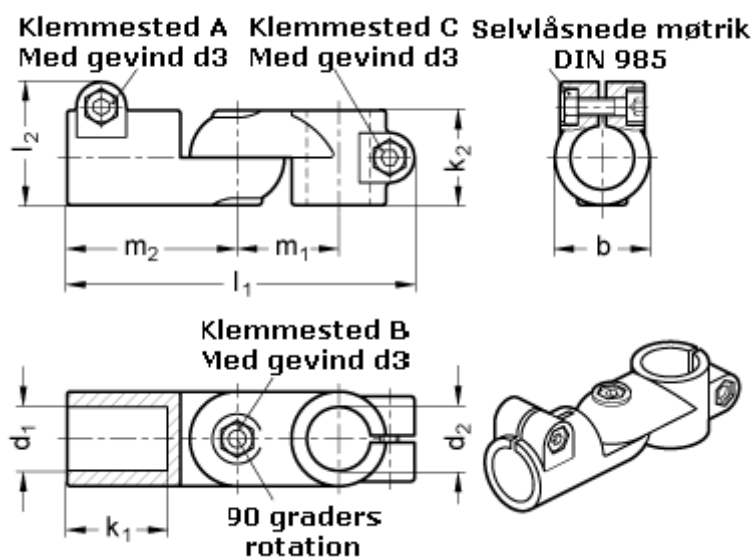

Article number: 20284B20B20S2BL

Description: E+G Swivel connector joint  
GN284-B20-B20-2-BL

## Measures

$b = 40$	$m_1 = 43$
$d_1 = B20$	$m_2 = 72$
$d_2 = B20$	
$d_3 = M 8$	
$k_1 = 42.5$	
$k_2 = 40$	
$l_1 = 147$	
$l_2 = 52.0$	